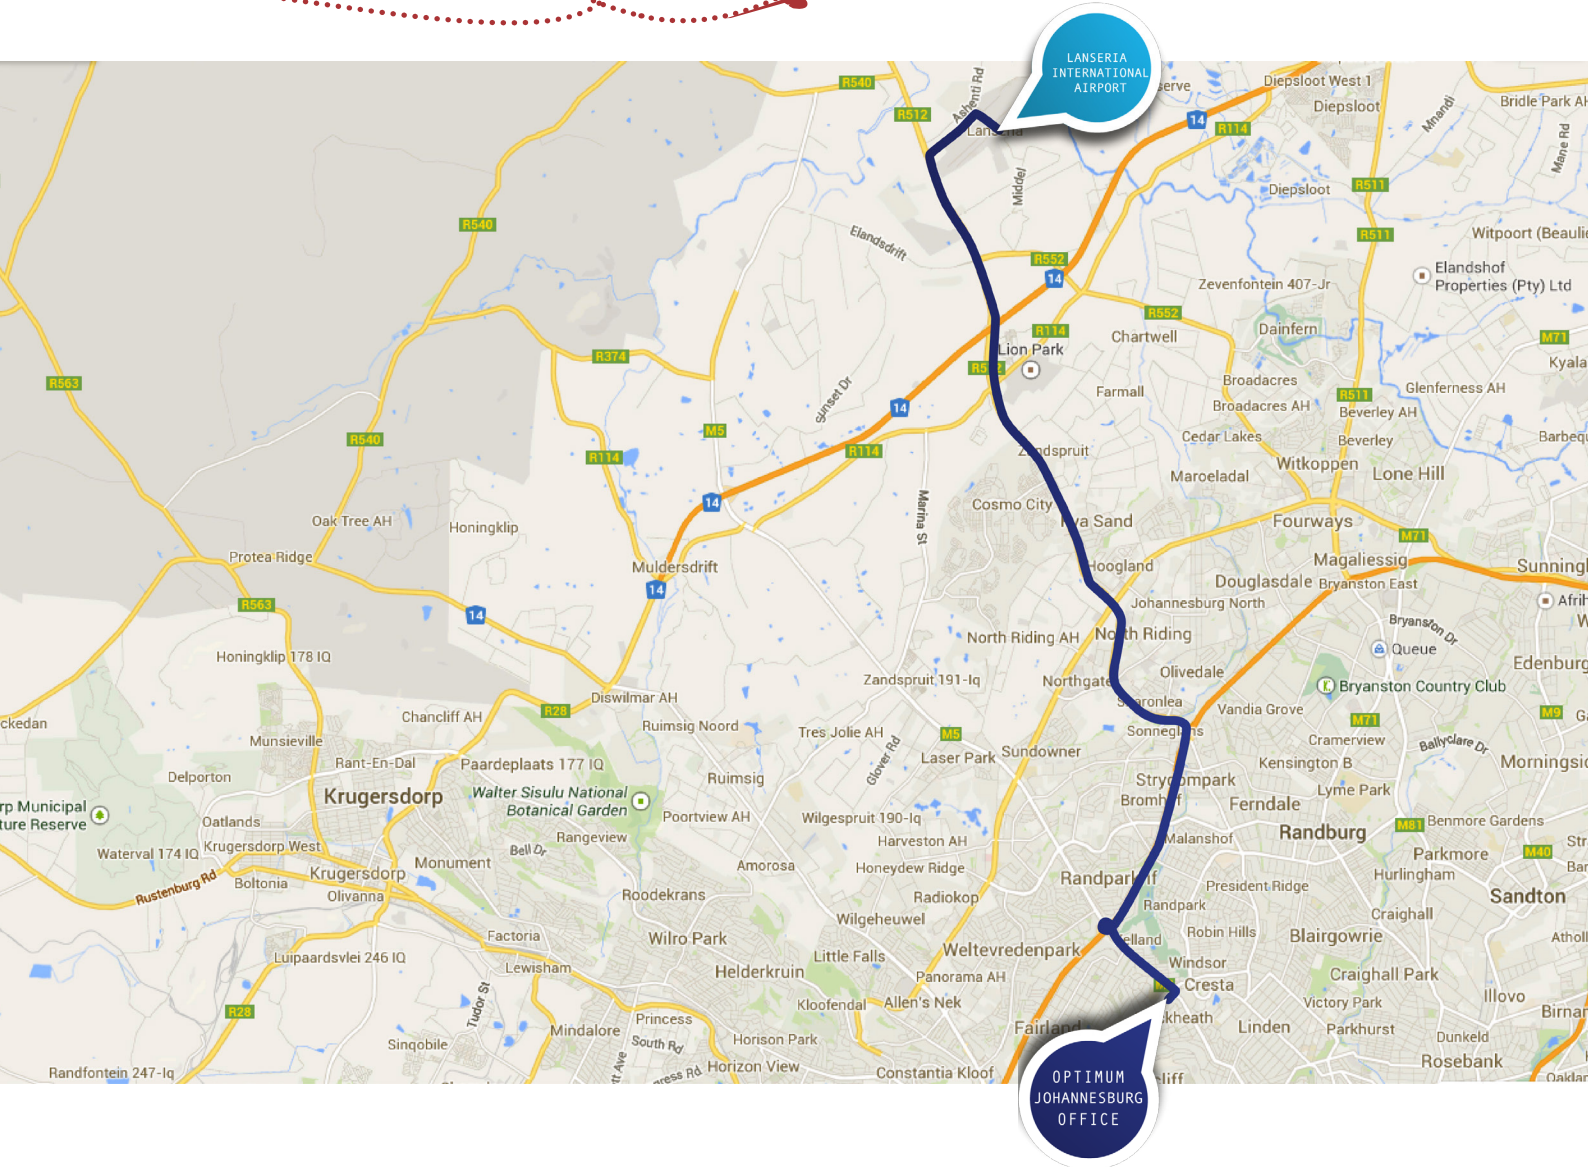

DIRECTIONS TO OPTIMUM LEARNING TECHNOLOGIES (JOHANNESBURG)

PHYSICAL ADDRESS

Office
299 Pendoring Road
EBSCO House
Building 4
Ground Floor
Blackheath
Johannesburg
2195

Training Centre
299 Pendoring Road
EBSCO House
Building 4
Ground Floor
Blackheath
Johannesburg
2195

CONTACT DETAILS

Office
Tel: (011) 678 6199
Fax: (011) 678 8258

DIRECTIONS

From Lanseria International Airport

1. Head Southwest on Airport Road
2. Turn left onto Ashenti Road
3. Take the first left onto Pelindaba Road. Pelindaba Road becomes Malibongwe Drive
4. Continue on Malibongwe Drive/R512
5. Turn left onto the N1 ramp to Bloemfontein
6. Merge onto N1 Western Bypass
7. Take the Beyers Naude Drive/M5 exit toward Honeydew/Northcliff
8. Turn left onto Beyers Naude Drive/M5
9. Turn right onto Pendoring Road